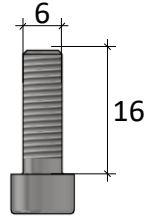

Assembly instruction Frida

Complexity

Time

20min

Instrumets

people

PARTS PROVIDED

2X

1X

8X

4X

STEP 1