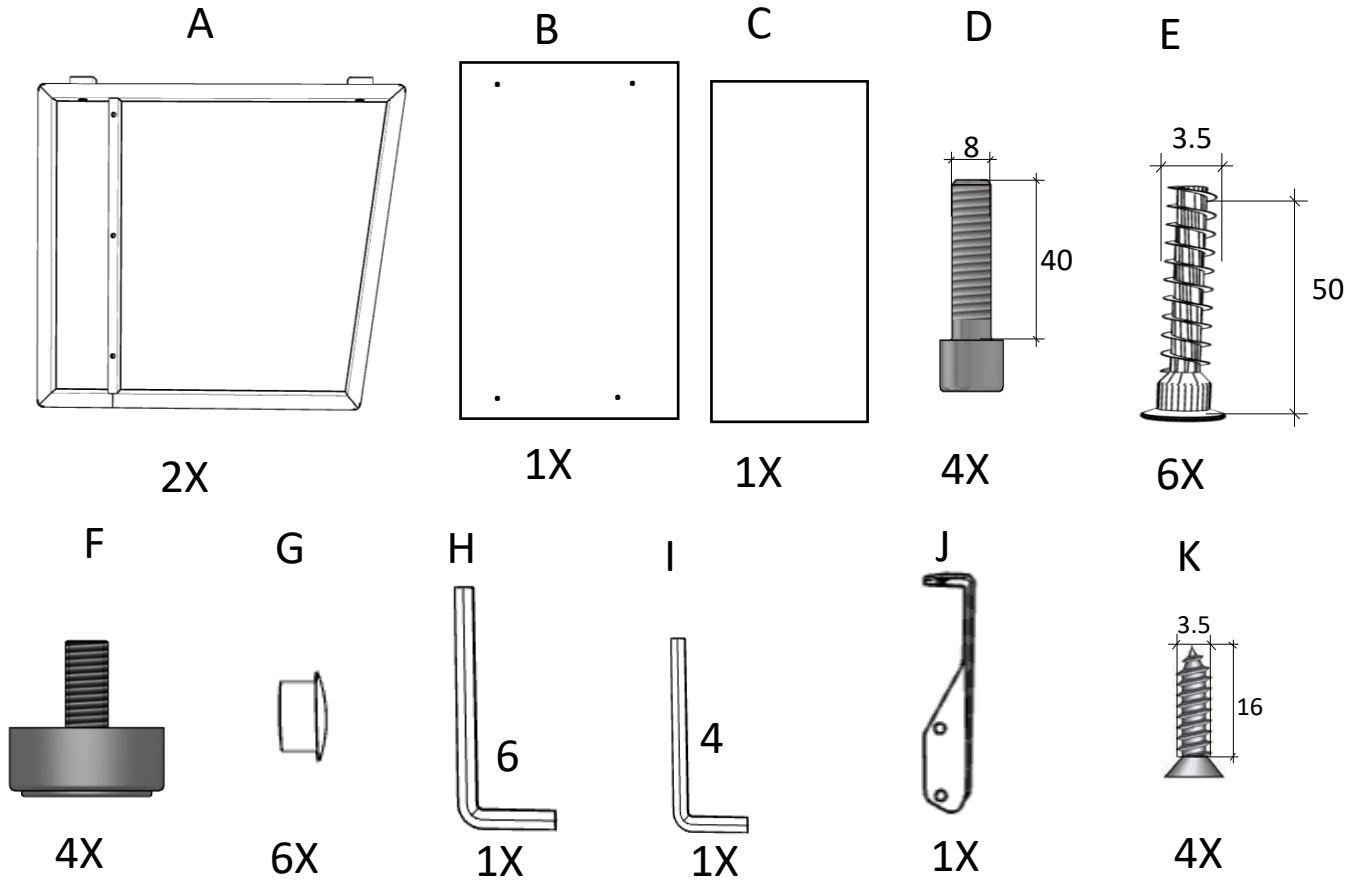

Assembly instruction Director

Complexity	Time	Instruments	People
★ ★ ★ ☆ ☆	🕒 20min	🔧 🔩	👤 👤

PARTS PROVIDED

STEP 1

STEP 2

STEP 3