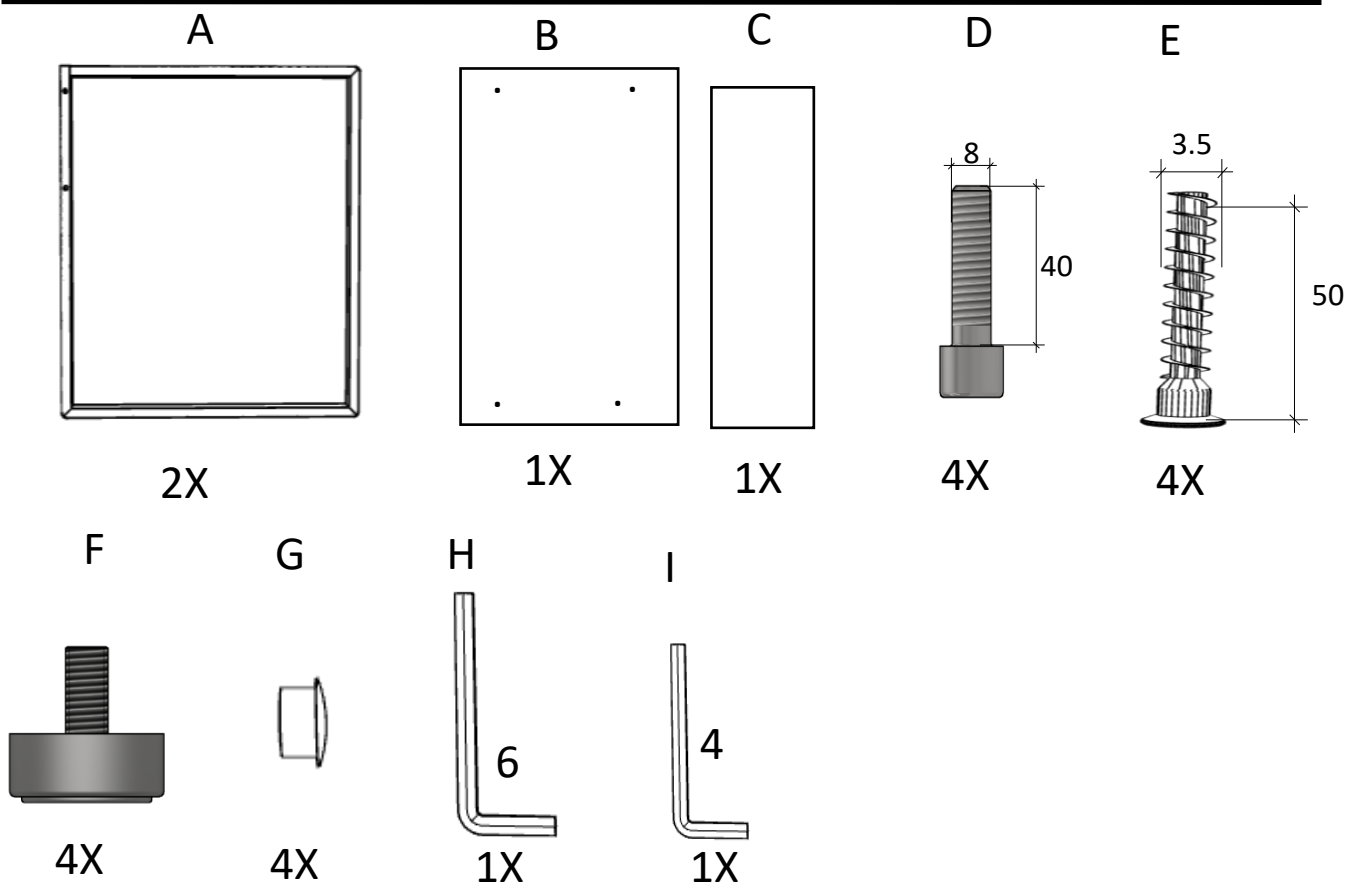

Assembly instruction B-120

Complexity	Time	Instruments	People
★ ★ ★ ☆ ☆	 20min		

PARTS PROVIDED

STEP 1

Step 2

Step 3