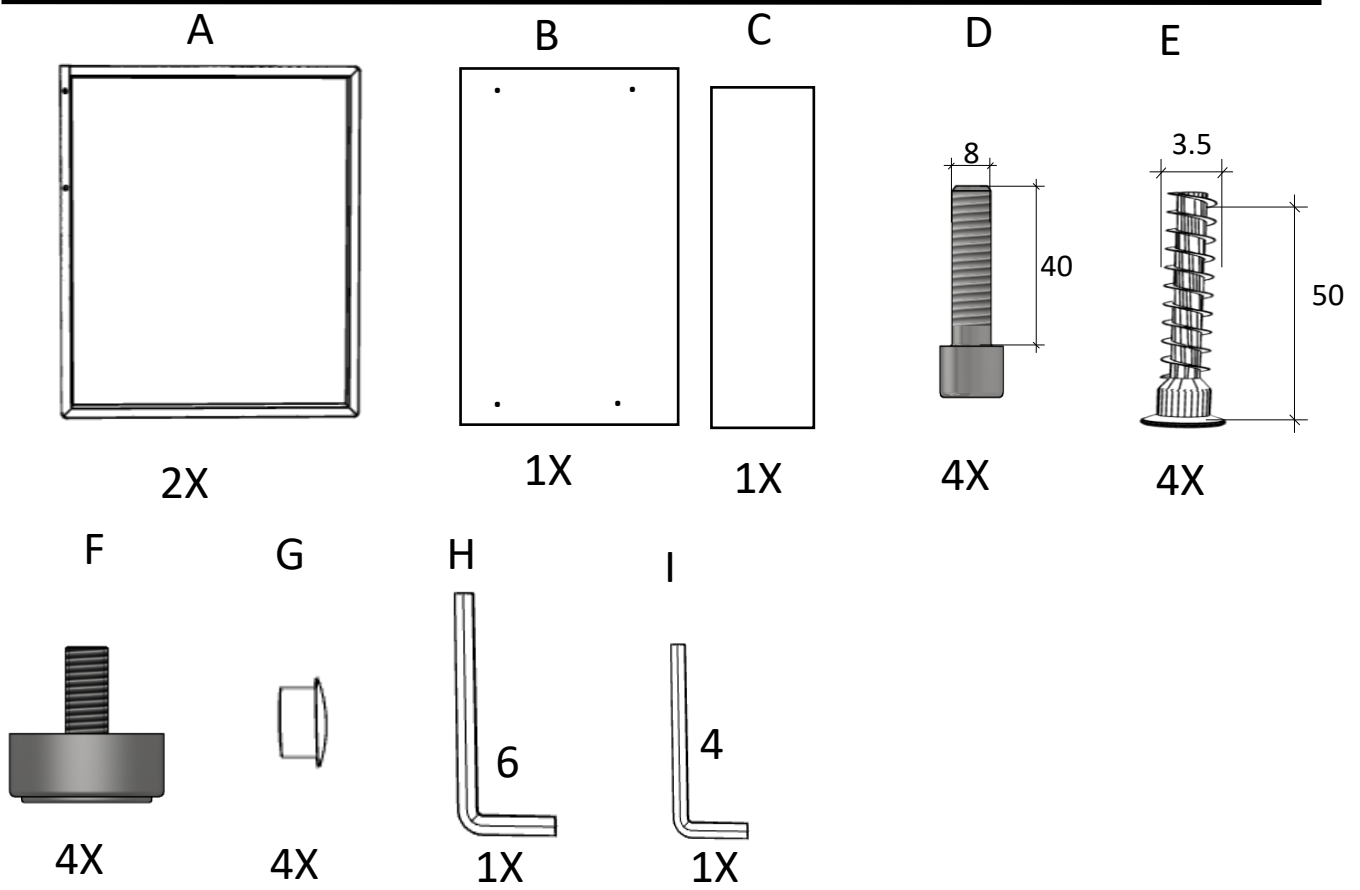

Assembly instruction B-140

Complexity	Time	Instruments	People
★ ★ ★ ☆ ☆	🕒 20min	🔧	👤 👤

PARTS PROVIDED

STEP 1

Step 2

Step 3